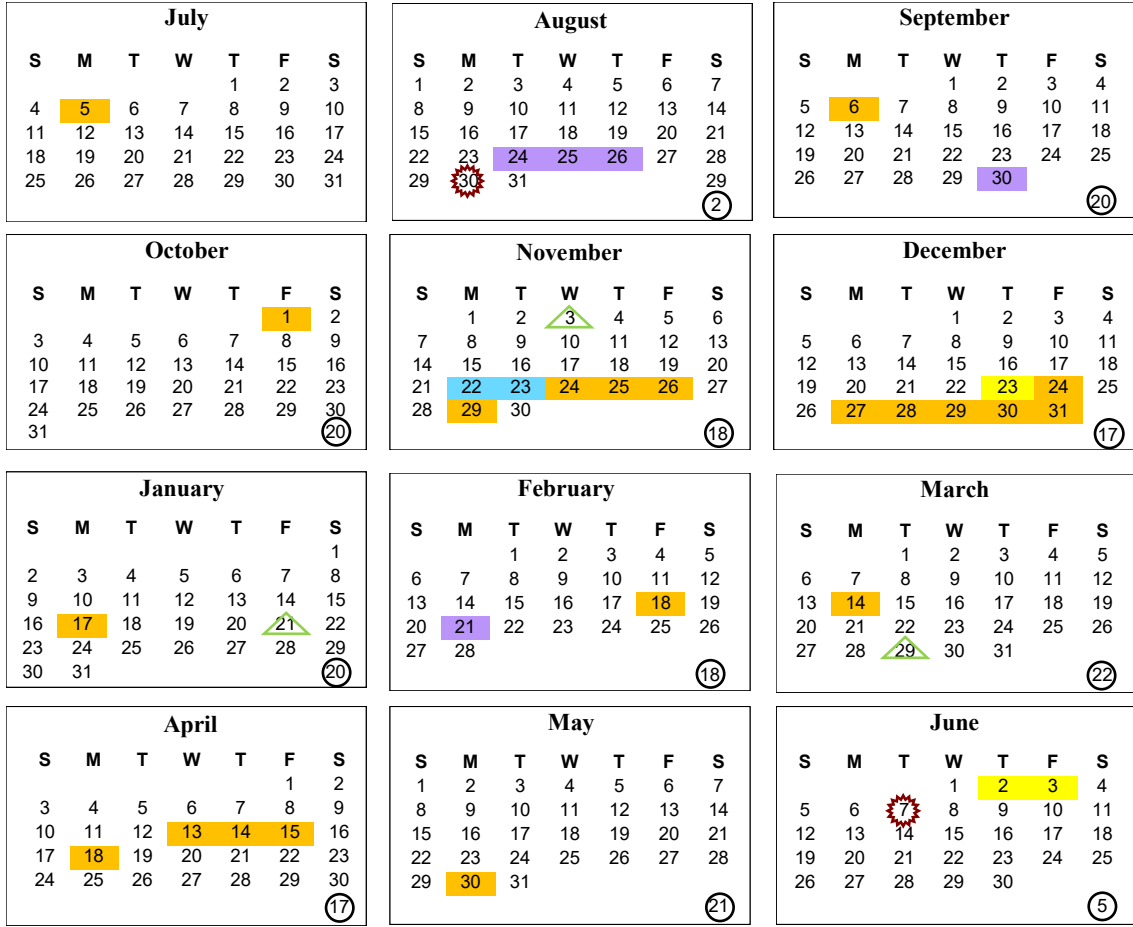

# SOUTHERN COLUMBIA AREA SCHOOL DISTRICT SCHOOL YEAR 2021-2022

**2021**

August 24, 25, 26	Non-Instructional Days K-12 (1, 2, 3)		
August 30	FIRST PUPIL DAY	2	2
September 6	Labor Day (Offices and Schools Closed)		
September 30	Non-Instructional Day K-12 (4)	20	22
October 1	Bloomsburg Fair Day (Offices & Schools Closed)	20	42
November 22, 23	Act 80 Days - (No Classes) Parent-Teacher Conferences		
November 24, 25, 26, 29	Thanksgiving Recess (Offices & Schools Closed)	18	60
December 23	Winter Recess - Early Dismissal - 11:00 a.m. students/11:15 staff		
December 24-31	Winter Recess (Offices & Schools Closed)	17	77

**2022**

January 17	Martin Luther King, Jr. Day (Offices & Schools Closed)	20	97
February 18	President's Day Weekend (Offices & Schools Closed)		
February 21	Presidents' Day - Non-Instructional Day K-12 (5)	18	115
March 14	(Offices & Schools Closed) *	22	137
April 13, 14, 15, 18	Spring Recess (Offices & Schools Closed)*	17	154
May 30	Memorial Day (Offices & Schools Closed)	21	175
June 2, 3	Early Dismissal (11:30 - K-6 Students)		
June 7	LAST PUPIL DAY - Early Dismissal (10:30 - K-12 Students) <i>(Graduation date to be announced in early April)</i>	5	180

- 1st Pupil Day/Last Pupil Day
- Act 80 Day
- Non-Instructional Day
- Scheduled 2-Hour Delay
- Offices & Schools Closed
- End of Marking Period
- Early Dismissal - 11:30 AM
- Snow/Emergency Day - Closed
- Flexible Instruction Day (FID)

**SECTION 1502 DAYS**

November 24  
April 15

- MAKE-UP DAYS:**
- \*1. February 18
  - \*2. March 14
  - \*3. April 13
  - \*4. April 14
  - \*5. June as needed

Date Approved: February 15, 2021